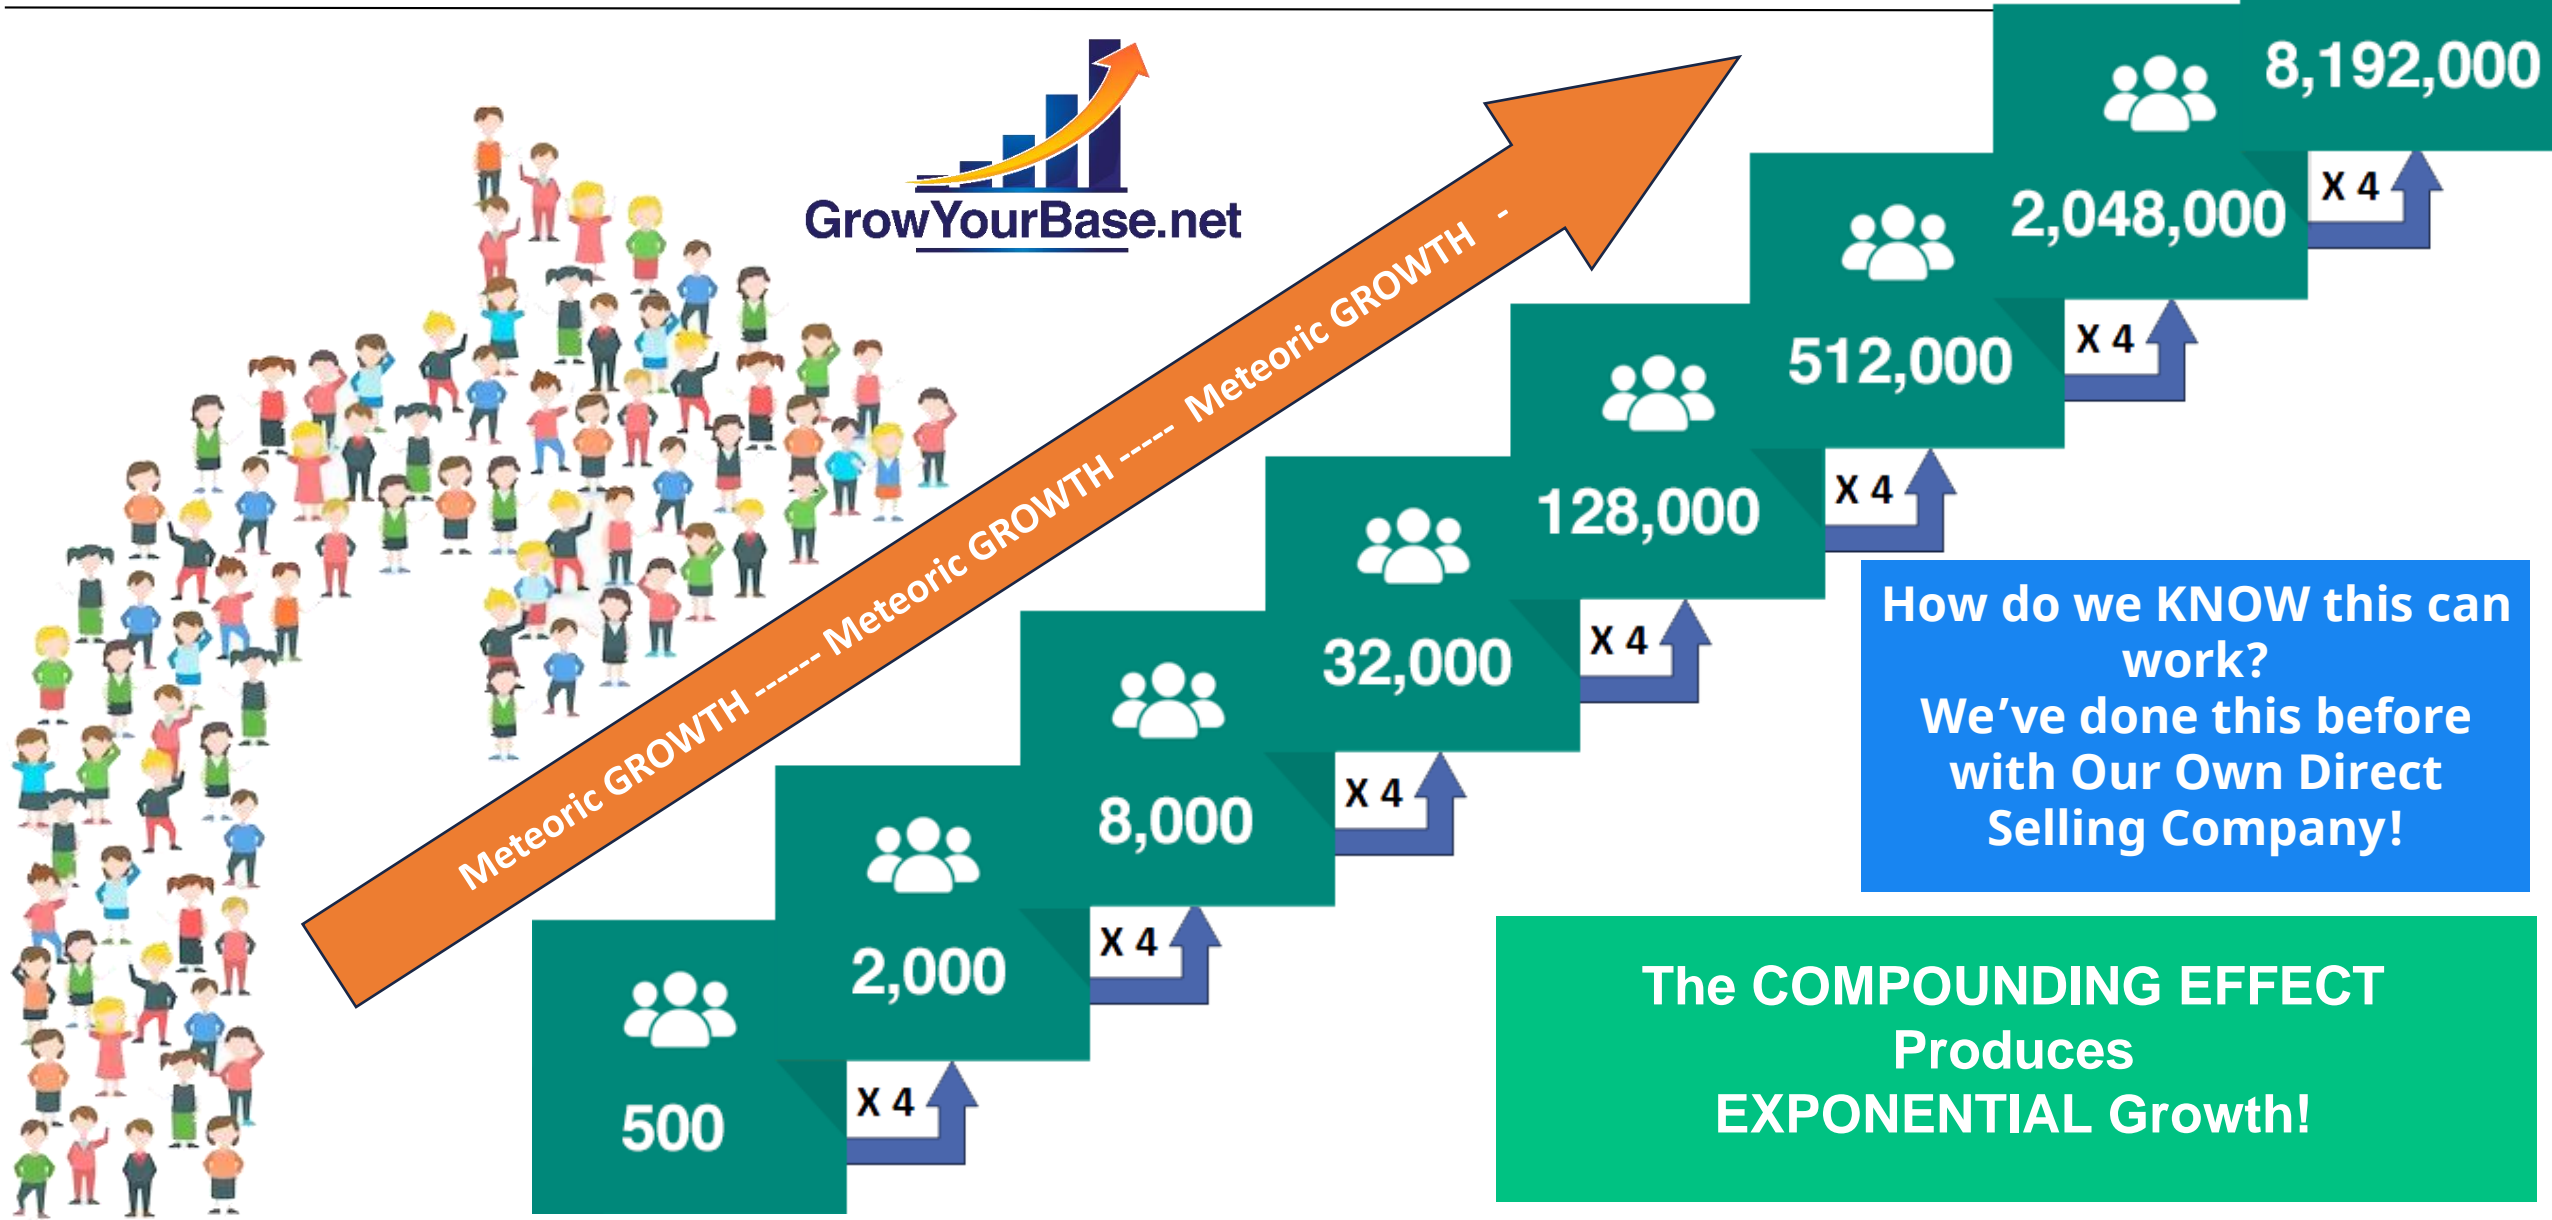

Supercharge Your Campaign Marketing with

GrowYourBase.net

**A New Digital Marketing Tool to Grow Your Organization
Geometrically**

GrowYourBase.net

Overview:

A cutting-edge digital marketing platform designed to transform how you grow, engage, and support your organization.

Social Media Campaigns

Launch targeted social media advertising and promotions.

Engagement Tracking

Measure the effectiveness of social media activities.

This is the Geometric Progression

This is the Geometric Progression

Trigger Viral Messages

Viral Content Tools

Create content designed for maximum shareability and engagement.

Automated Sharing

Schedule and automate content distribution.

Viral Campaign Tracking

Monitor and analyze the success of viral campaigns.