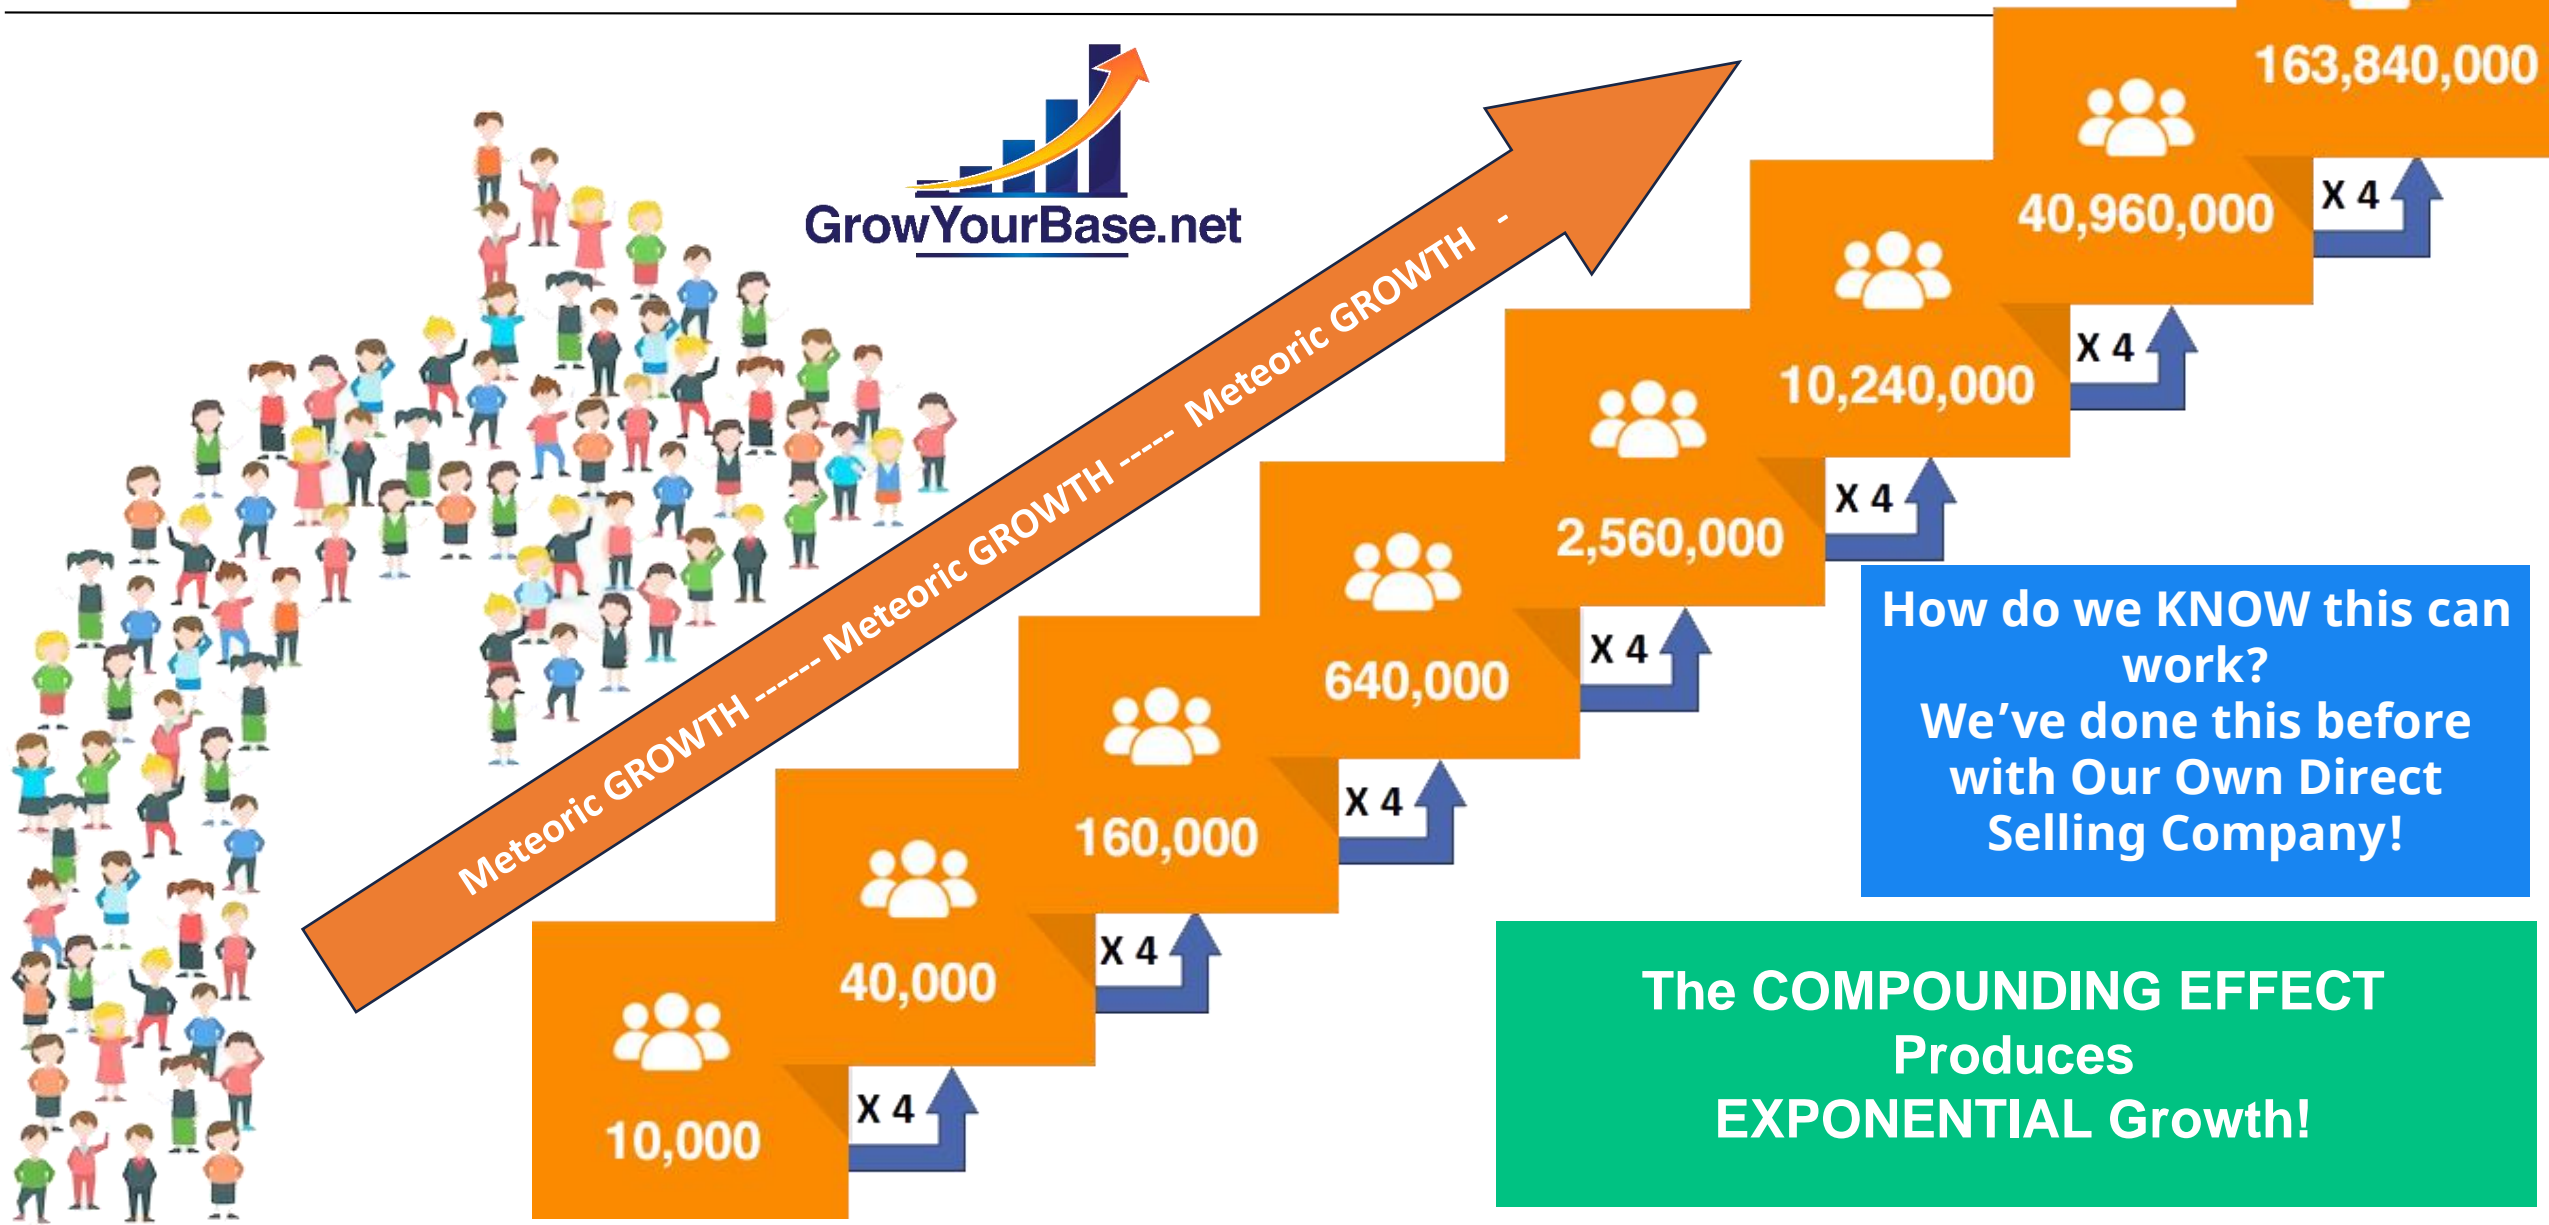

Supercharge Your Campaign Marketing with

GrowYourBase.net

**A New Digital Marketing Tool to Grow Your Organization
Geometrically**

GrowYourBase.net

Overview:

A cutting-edge digital marketing platform designed to transform how you grow, engage, and support your organization.

Social Media Campaigns

Launch targeted social media advertising and promotions.

Engagement Tracking

Measure the effectiveness of social media activities.

This is the Geometric Progression

This is the Geometric Progression

Trigger Viral Messages

Viral Content Tools

Create content designed for maximum shareability and engagement.

Automated Sharing

Schedule and automate content distribution.

Viral Campaign Tracking

Monitor and analyze the success of viral campaigns.